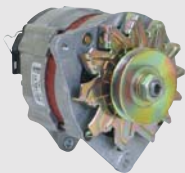

Want to up the Amps on your alternator? Here's an easy upgrade guide covering some common units.

**VG067.**  
Iskra 12V 35A 17ACR  
Left Hand Swing

**VG068.**  
Iskra 12V 55A 17ACR  
Left Hand Swing

**VG810.**  
Iskra 12V 70A Suit  
A127 Left Hand Swing

**VG175.**  
Iskra 12V 120A Suit  
A127 Left Hand Swing

**VG226.**  
Iskra 12V 150A N1 Style  
Suit IHC

**VG322.**  
Iskra 12V 175A N1 Style  
Suit IHC, Case

**VG120.**  
Iskra 12V 55A Suit  
A127 Right Hand Swing

**VG6689.**  
24V 40A Suit Mitsubishi

**VG6690.**  
24V 70A Suit Mitsubishi

**VG984.**  
12V 72A Replaces 10SI

**VG991.**  
12V 94A Replaces 12SI

**VG992.**  
12V 105A Replaces  
15SI

**VG787.**  
12V 160A Replaces  
19SI