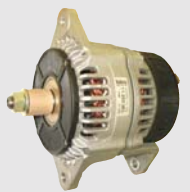

Want to up the Amps on your alternator? Here's an easy upgrade guide covering some common units.

**VG067.**  
Iskra 12V 35A 17ACR  
Left Hand Swing

**VG068.**  
Iskra 12V 55A 17ACR  
Left Hand Swing

**VG810.**  
Iskra 12V 70A Suit  
A127 Left Hand Swing

**VG175.**  
Iskra 12V 120A Suit  
A127 Left Hand Swing

**VG226.**  
Iskra 12V 150A N1 Style  
Suit IHC

**VG322.**  
Iskra 12V 175A N1 Style  
Suit IHC, Case

**VG120.**  
Iskra 12V 55A Suit  
A127 Right Hand Swing

**VG811.**  
Iskra 12V 70A Suit  
A127 Right Hand Swing

**VG088.**  
Iskra 12V 120A Suit  
A127 Right Hand Swing

**VG159.**  
Iskra 24V 55A Suit  
Mercedes

**BX468107.**  
Bosch 24V 80A Suit  
Mercedes

**BX655001.**  
Bosch 24V 100A Suit  
Mercedes

**VG6689.**  
24V 40A Suit Mitsubishi

**VG6690.**  
24V 70A Suit Mitsubishi

**VG984.**  
12V 72A Replaces 10SI

**VG991.**  
12V 94A Replaces 12SI

**VG992.**  
12V 105A Replaces  
15SI

**VG787.**  
12V 160A Replaces  
19SI