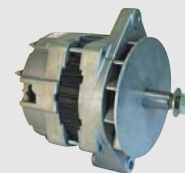

Want to up the Amps on your alternator? Here's an easy upgrade guide covering some common units.

**VG067.**  
Iskra 12V 35A 17ACR  
Left Hand Swing

**VG068.**  
Iskra 12V 55A 17ACR  
Left Hand Swing

**VG810.**  
Iskra 12V 70A Suit  
A127 Left Hand Swing

**VG6689.**  
24V 40A Suit Mitsubishi

**VG6690.**  
24V 70A Suit Mitsubishi

**VG984.**  
12V 72A Replaces 10SI

**VG991.**  
12V 94A Replaces 12SI

**VG992.**  
12V 105A Replaces  
15SI

**VG787.**  
12V 160A Replaces  
19SI